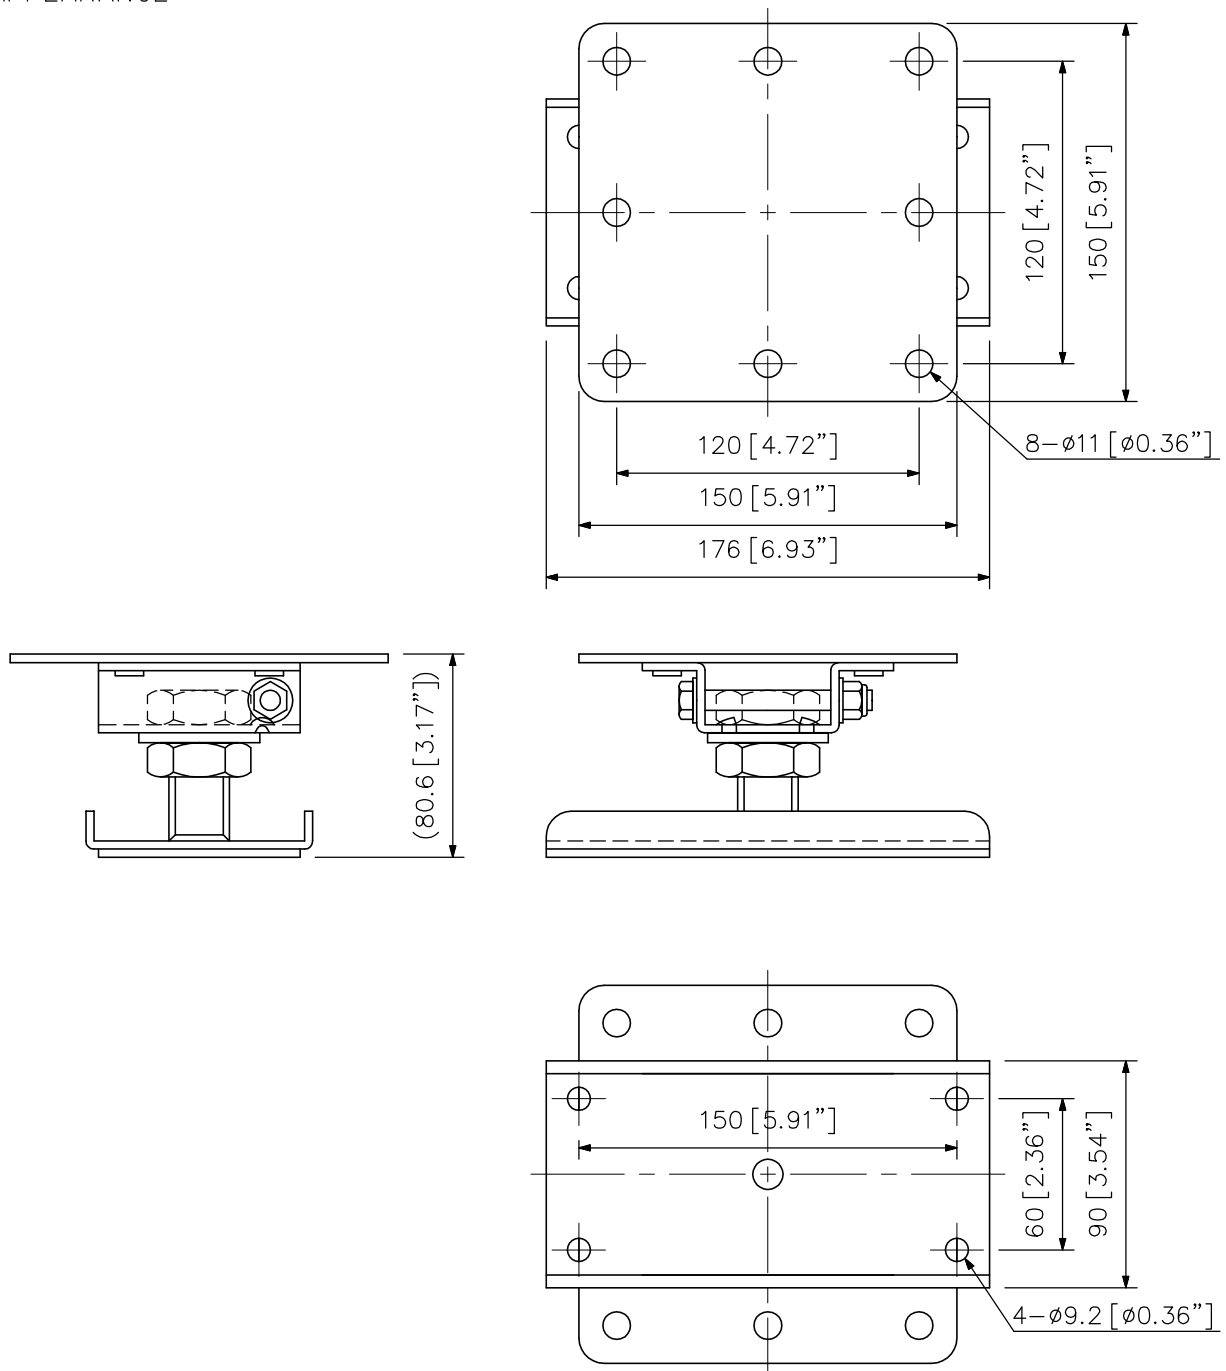

DESCRIPTION

The HY-C0801W Ceiling Mount Bracket is designed to mount the speaker system to a ceiling in conjunction with the optional speaker mount bracket.

SPECIFICATIONS

Finish	Rolled steel plate, white, semi-gloss, paint
Maximum Speaker Load	32 kg (70.55 lb)
Weight	1.9 kg (4.19 lb)
Accessory	Speaker mounting bolt (with washer) 4
Option	Mounting bracket: HY-1200HW, HY-1200VW, HY-1500HW, HY-1500VW
Applicable Speaker (option)	HS-120W, HS-150W, HS-1200WT, HS-1500WT

APPEARANCE

UNIT:mm SCALE:1/3